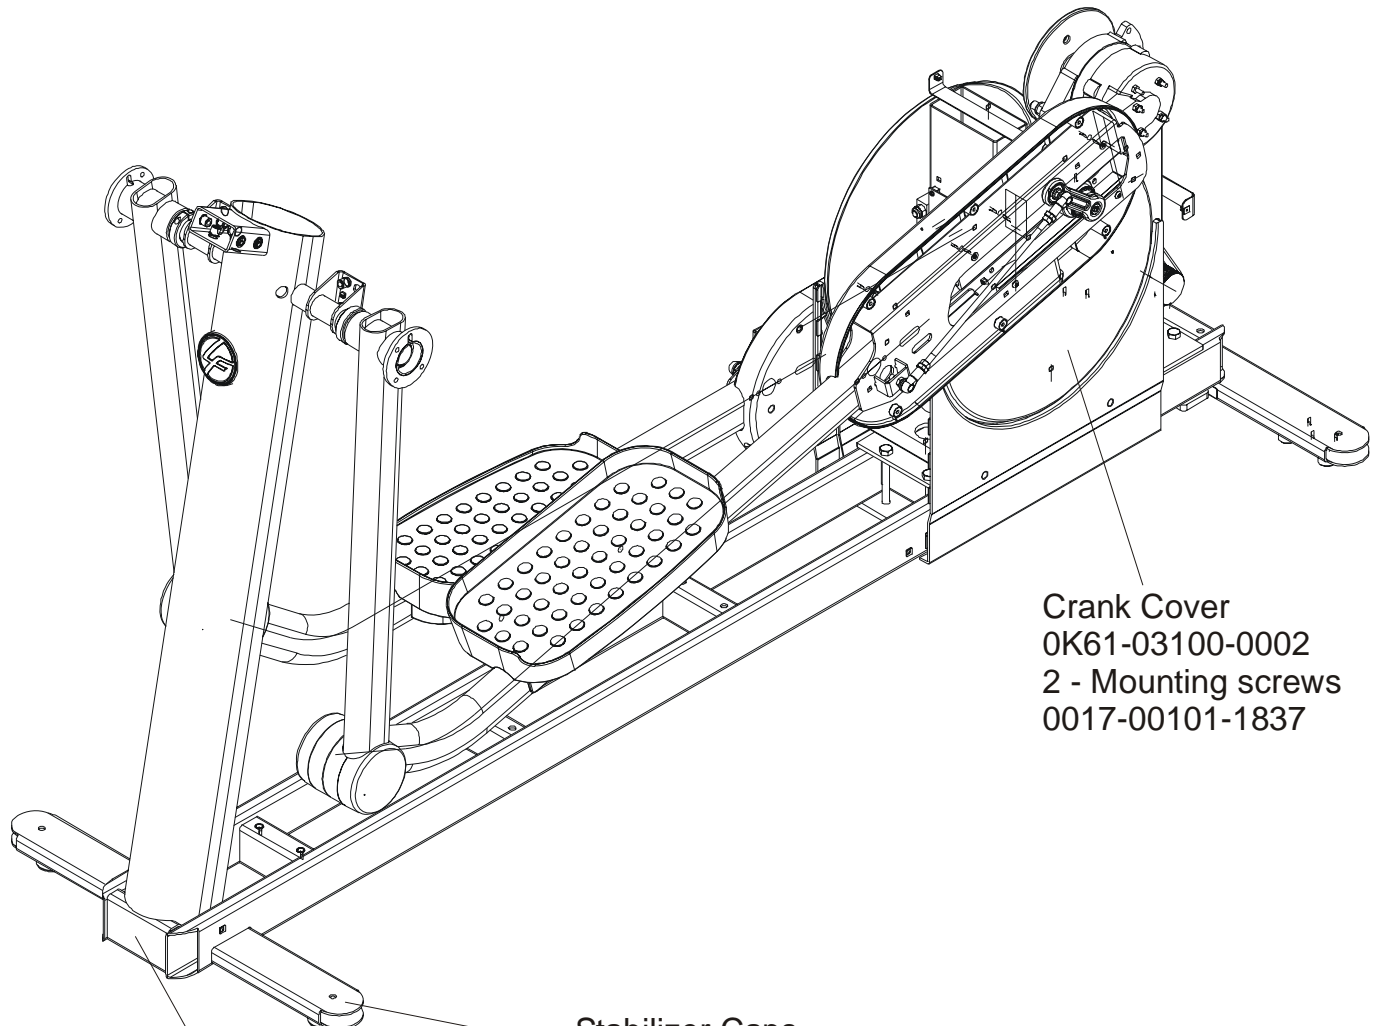

Crank Cover
OK61-03100-0002
2 - Mounting screws
0017-00101-1837

Stabilizer Caps
4 - OK62-01003-0000

Front frame Cap
OK62-01004-0000
Mounting Screws
(Located on front sides of Ladder Frame Cover)
2- 0017-00101-1795